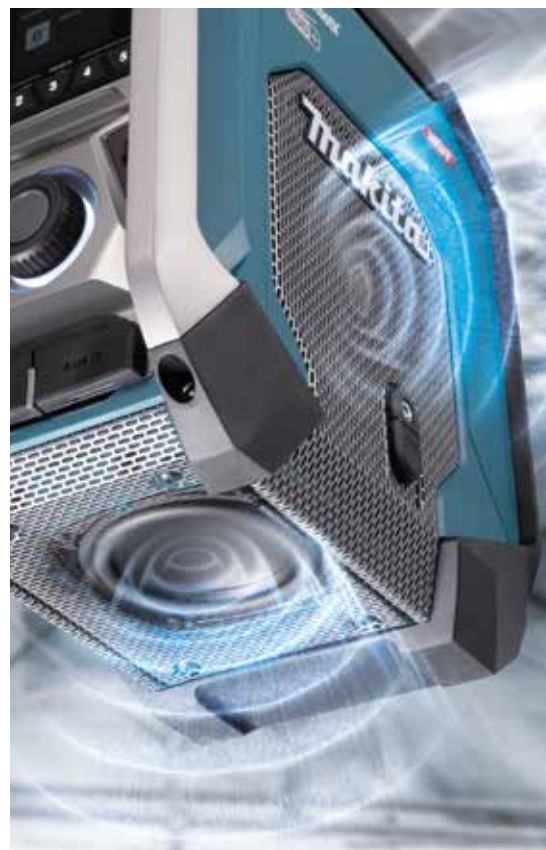

AUX-IN jack

used as a stereo speaker by connecting to external audio source with a commercial connecting cable.