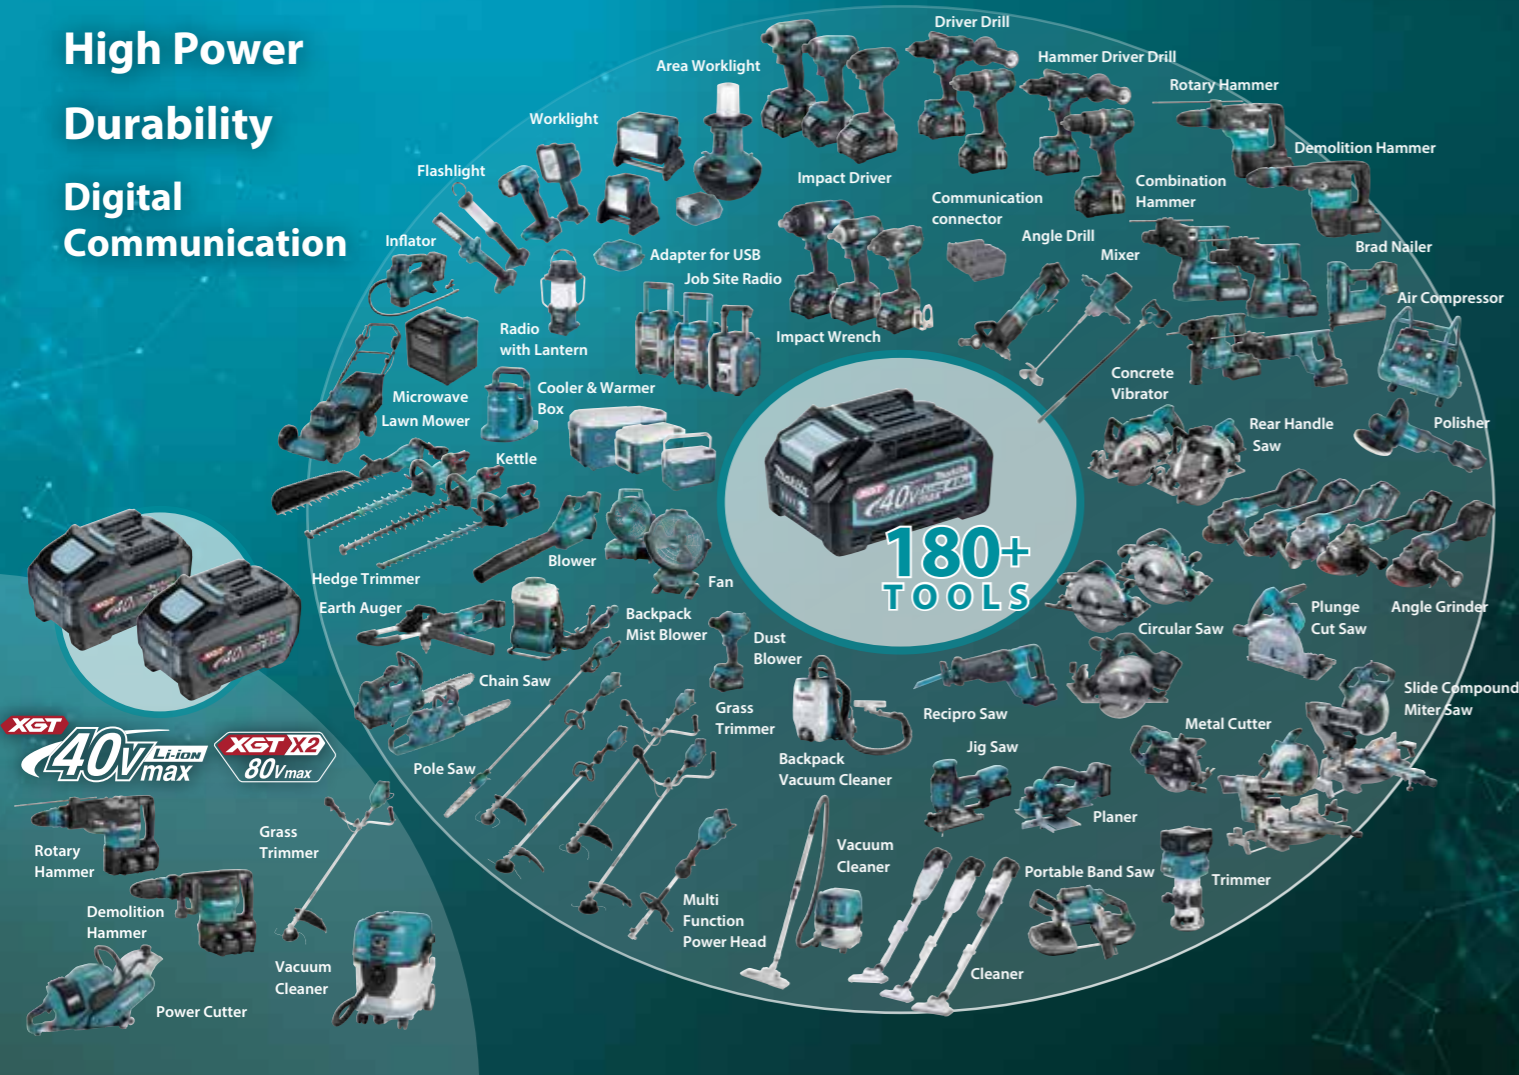

**High Power  
Durability  
Digital  
Communication**

**Cordless Backpack Mist Blower  
PM001G**

**XGT  
40V L<sup>ION</sup>  
max**

**Accessories (optional)**

**Diffusion cover**

Part No. 453506-1

**Deflector cover**

**40Vmax** \*Recommended batteries  
4.0Ah (F), 5.0Ah, 8.0Ah

Standard Equipment:  
Diffusion cover, Wrench, Nozzle

• GZ: Without Charger & Battery

Chemical Tank Capacity	15.0 L (507 oz)
Max Air Volume	High : 8.6-14.3 m <sup>3</sup> /min Med : 8.0-11.0 m <sup>3</sup> /min Low : 7.4-9.0 m <sup>3</sup> /min
Max Air Velocity	High : 39.5-64.0 m/s Med : 36.5-52.0 m/s Low : 34.0-42.0 m/s
Dimensions (L x W x H)	320 x 600 x 690 mm (without Nozzle) (12-5/8 x 23-5/8 x 27-1/4")
Net Weight	13.2 - 15.7 kg (29.1 - 34.6 lbs)
Continuous Usage Time (approx.)	22 min with BL4080F x2 High spraying speed mode

### Powered by 40Vmax XGT Li-Ion battery (two in parallel or one)