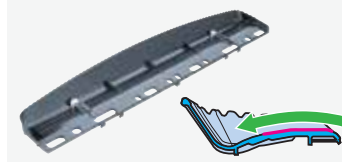

5 position rotating rear handle

Twigs are caught easily and held firmly
Sharp edge curve Blade / Sharp edge Blade
UH004G UH006G

Reverse rotation system
release the blade when it is jammed by thick branches.

Optimum blade shape for smooth cutting
Sharp edge curve Blade
UH004G

3-speed High Medium Low

Accessories (optional)

Model	Shear blade assembly	Blade Cover	Chip receiver assembly set
UH004G	191R53-9	412911-1	191R51-3
UH006G	191R55-5	412911-1	191R51-3

NEW Chip receiver
can make it easier for user to collect leaf and twig debris, thanks to:
- lower height of the connecting hooks
- reduced step height of the edge of the chip catching plate

Wet Guard
High water-resistance allows to operate the machine even if it is wet with water.