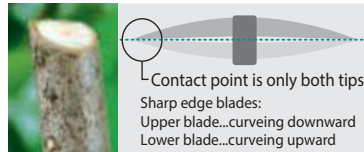

5 position rotating rear handle

Twigs are caught easily and held firmly
Sharp edge curve Blade / Sharp edge Blade
UH004G UH006G

Reverse rotation system
release the blade when it is jammed by thick branches.