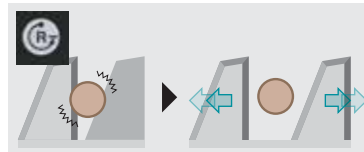

BL motor provide high power and excellent cutting performance

Anti-vibration structure
consisting of Motor-crank section and handle section linked by cushions to absorb vibration from blade and motor-crank section

5 position rotating rear handle

Twigs are caught easily and held firmly
Sharp edge curve Blade / Sharp edge Blade
UH004G UH006G

Reverse rotation system
release the blade when it is jammed by thick branches.