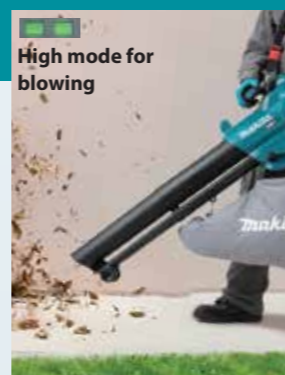

Max suction power
150 W
Max sealed suction: **4.2 kPa**

Adjustable air volume from gentle breeze to strong wind

Stepless variable-speed cruise control lever
reduces finger fatigue during continuous use.

Mode switch button
provides tactile feedback for quick switching.

Clear click feedback

Recommended use

Collects only fallen leaves while avoiding small stones

Powerfully blows away a large amount of fallen leaves