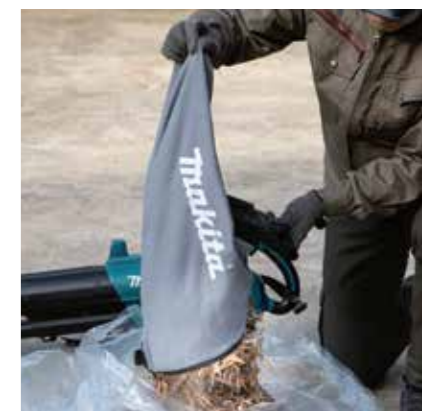

Wide-opening dust bag
The side opens wide for easier emptying.

Twin-wheel castors
Enhanced stability during vacuuming, with tool-free attachment and removal.