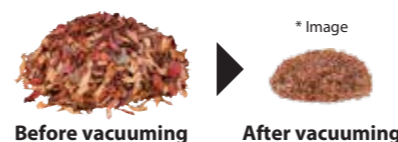

Blower/Vacuum switch lever

Wide-opening dust bag
The side opens wide for easier emptying.

Twin-wheel castors
Enhanced stability during vacuuming, with tool-free attachment and removal.

Approx. continuous run time on a full battery charge (With BL4040F battery, max air volume)	Mode 1	Mode 2
	Blower	About 16 min
Vacuum	About 13 min	About 10 min

Mulching function
High-durability metal shredder significantly reduces leaf volume during vacuuming.

Easy foreign-object removal
Open the fan cover with the thumbscrew to remove tangled plastic string and other debris.