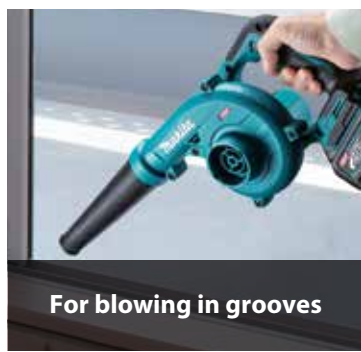

High / Med. / Low:

20 / 60 / 120 min

Vacuum

19 min

Battery: BL4025 on a full battery charge

UB002G

**PRODUCT
DETAILS**
Models and specs
may vary by country

For cleaning around job sites