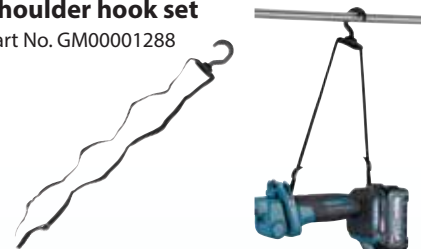

Shoulder hook set

Part No. GM00001288

ML006GX

Li-ion Ah 5.0 | 4.0 | 2.5 | 2.0

Luminous Flux	High: 500 | Mid: 250 | Low: 100 lm
Illuminance	at 0.5m from the light source: High: 800 | Mid: 400 | Low: 180 lx
Dimensions (L x W x H)	275 - 408x85x148mm (10-7/8-16x3-3/8x5-7/8")
Net Weight	1.1 - 1.7kg (2.4 - 3.8lbs.)
Continuous Usage Time (approx.)	Low: 82 hrs | Med: 40 hrs | High: 20 hrs with BL4040

40Vmax XGT

Standard Equipment
Shoulder Strap
Available Option
Without Charger & Battery

DML816X

Li-ion Ah 6.0 | 5.0 | 4.0 | 3.0 | 2.0 | 1.5

Luminous Flux	High: 500 | Mid: 250 | Low: 100 lm
Illuminance	at 0.5m from the light source: High: 800 | Mid: 400 | Low: 180 lx
Dimensions (L x W x H)	267 - 400x79x127mm (10-1/2-15-3/4x3-1/8x5")
Net Weight	0.70 - 1.1kg (1.5 - 2.4lbs.)
Continuous Usage Time (approx.)	Low: 75 hrs | Med: 34 hrs | High: 17 hrs with BL1860B

18V

Standard Equipment
Shoulder Strap
Available Option
Without Charger & Battery

Like us on Facebook
MAKITA MALAYSIA

Makita Power Tools (Malaysia) Sdn. Bhd. Co. Registration No.: 201301001778 (1031615-M)

HQ & Service Centre
总部和服务与展示中心
Lot 824, Jalan Subang 5, Subang Industrial Area,
47500 Subang Jaya, Selangor.
Tel: 03-8023 0824 (General) | Fax: 03-8022 1448
03-8022 1443 (Service)

Johor (Johor Bahru) Service Centre
柔佛 (新山) 服务与展示中心
No. 12 & 14, Jalan Rosmerah 2/9,
Taman Johor Jaya,
81100 Johor Bahru, Johor.
Tel: 07-364 9406 | Fax: 07-364 9407

Sarawak (Kuching) Service Centre
砂拉越 (古晋) 服务与展示中心
Lot 1227, Lorong Demak Indah 2A,
Demak Laut Industrial Area, Phase 2A,
93050 Kuching, Sarawak.
Tel: 082-496 800 | Fax: 082-496 900

Sabah (Kota Kinabalu) Service Centre
沙巴 (亚庇) 服务与展示中心
Lot 19, Jalan Buah Duku,
Kolombong Light Industrial Estate, Off Kolombong,
Kolombong Zone 1, 88450 Inanam, Kota Kinabalu, Sabah.
Tel: 088-388 278 | Fax: 088-388 279

12 MONTHS WARRANTY
Waranti 12 bulan • 12个月保修期

www.makita.my
✉ makita@makita.my