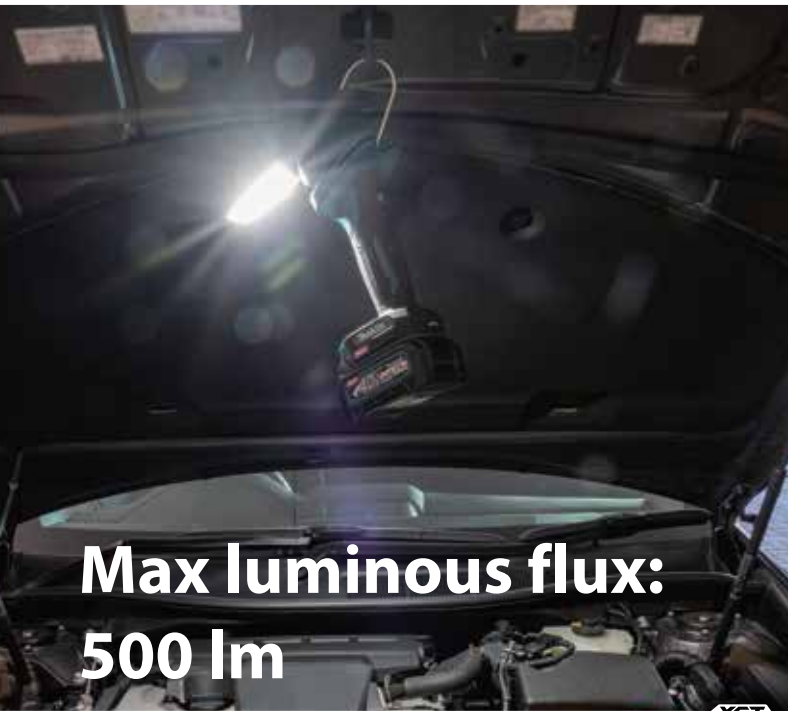

Cordless Flashlight  
ML006G / DML816

**XGT**  
**40V** Li-ION  
**max**

**18V**  
**LITHIUM-ION**

Max luminous flux:  
500 lm

**18V**  
**LITHIUM-ION**

**DML816**  
Continuous  
Usage Time  
with BL1860B

Low Mode

**75 hrs**  
(approx.)

**XGT**  
**40V** Li-ION  
**max**

**ML006G**  
Continuous  
Usage Time  
with BL4025

Low Mode

**51 hrs**  
(approx.)

Max luminous flux  
**500 lm**

**Rotatable and foldable light head**

**Foldable light head**

**Rotatable light head**  
(90° right and 180° left)

Can be used as a compact stationary lamp with the light head swivelled and folded fully.

**Light diffusing lens**

- softens the light of LED to reduce glare.
- provides widespread illumination.

**Large hook**

Light head is rotatable with the flashlight hanging down.

Retractable back into the upper portion of handle

**ML006G**

**XGT 40V<sup>Li-ion</sup>max**

**DML816**

**18V LITHIUM-ION**

**Battery capacity warning**