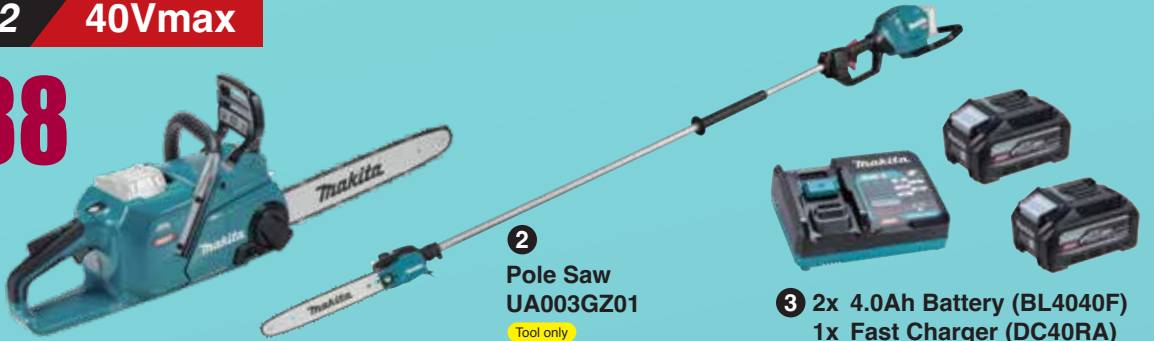

Makita®

OPE PROMOTION

Valid until 31st July 2026 *WHILE STOCKS LAST, LIMITED AVAILABILITY

OPE COMBO 1 18V

ONLY **RM 1,988**

RSP : ~~RM 4,507~~

1 Grass Trimmer
DUR191LRT2

Include
2x 5.0Ah Battery (BL1850B)
1x Rapid Charger (DC18RC)

2 Hedge Trimmer
DUH601Z Tool only

Blower DUB186Z Tool only

ONLY **RM 288**

RSP : ~~RM 468~~

PWP LIMITED TO ONE UNIT FOR EVERY PURCHASE OF OPE COMBO 1

OPE COMBO 2 40Vmax

ONLY **RM 4,588**

RSP : ~~RM 7,643~~

1 Chain Saw
UC016GZ

Tool only

2 Pole Saw
UA003GZ01

Tool only

3 2x 4.0Ah Battery (BL4040F)
1x Fast Charger (DC40RA)

OPE COMBO 3 40Vmax

ONLY **RM 3,688**

RSP : ~~RM 7,053~~